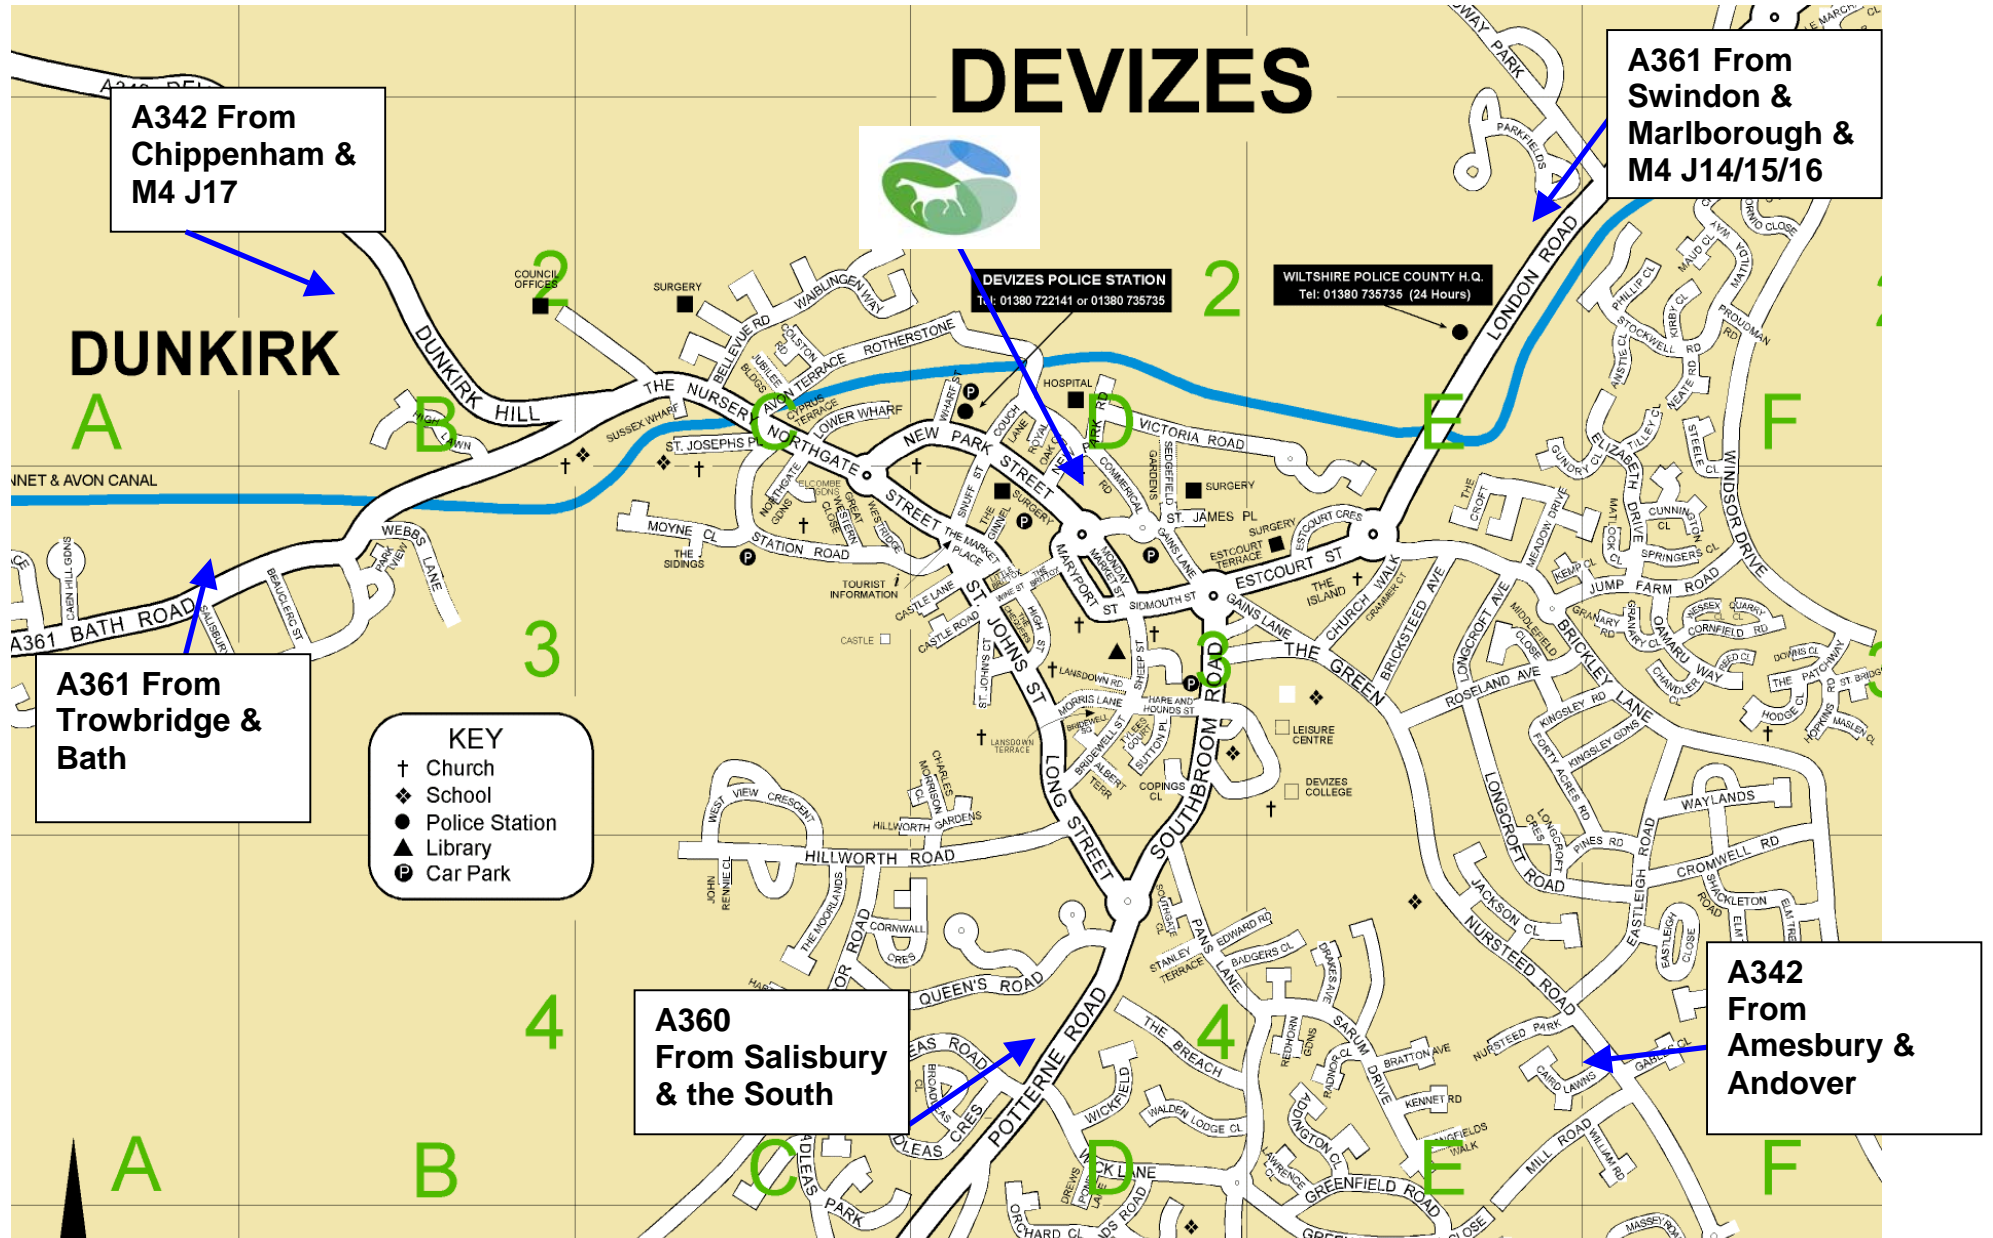

## How to find The Community Foundation for Wiltshire & Swindon

New Park Street in Devizes runs between The Castle Hotel & the Wadworth Brewery.

The Community Foundation is at no 48, on the north side of New Park Street, next to St Mary's Church, and opposite a Car Park.

**A342 From  
Chippenham &  
M4 J17**

**A361 From  
Swindon &  
Marlborough &  
M4 J14/15/16**

**DUNKIRK**

**DEVIZES**

**A361 From  
Trowbridge &  
Bath**

- KEY**
- † Church
  - ◆ School
  - Police Station
  - ▲ Library
  - Ⓟ Car Park

**A360  
From Salisbury  
& the South**

**A342  
From  
Amesbury &  
Andover**